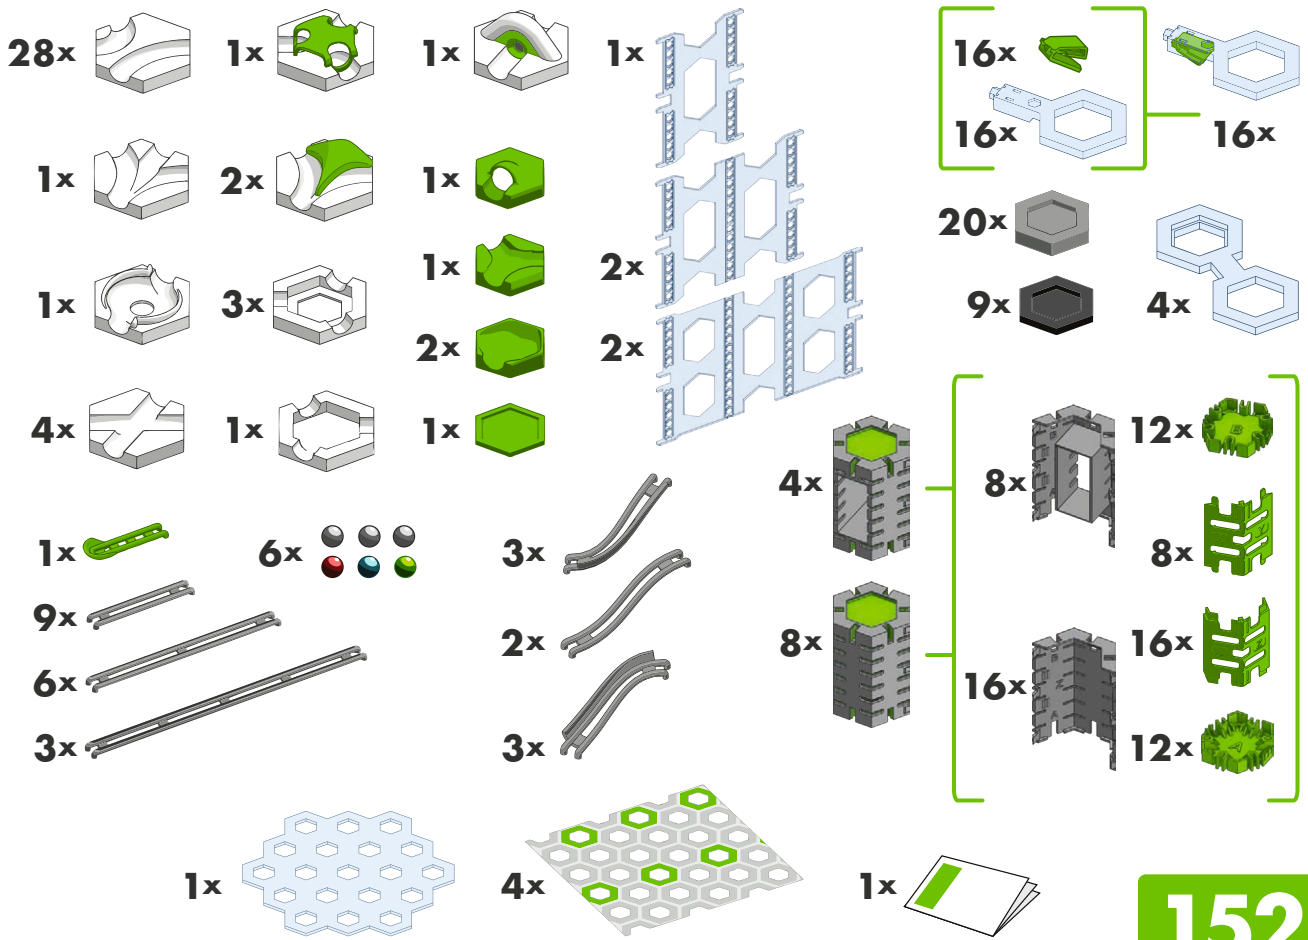

INTERACTIVE TRACK SYSTEM

GRAVITRAX

BUILD BEYOND THE USUAL

STARTER-SET | VERTICAL

Ravensburger

1

2

3

A

1

5x
20x

B

1

2

C

1

2

3

4

-  1x
-  2x
-  2x
-  3x
-  1x
-  1x
-  4x
-  1x
-  2x
-  2x

5

-  8x

6

7