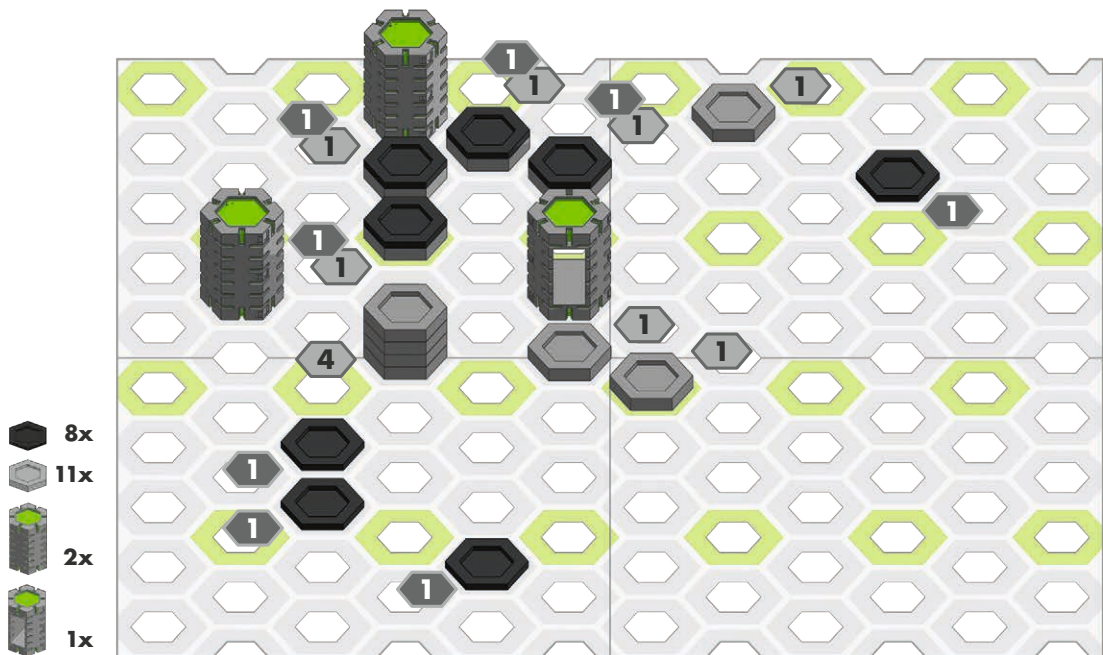

INTERACTIVE TRACK SYSTEM

GRAVITRAX

BUILD BEYOND THE USUAL

STARTER-SET | VERTICAL

Ravensburger

1

2

3

A

1

5x
20x

B

1

2

C

1

2

3

4

-  1x
-  2x
-  2x
-  3x
-  1x
-  1x
-  4x
-  1x
-  2x
-  2x

5

-  8x

6

7