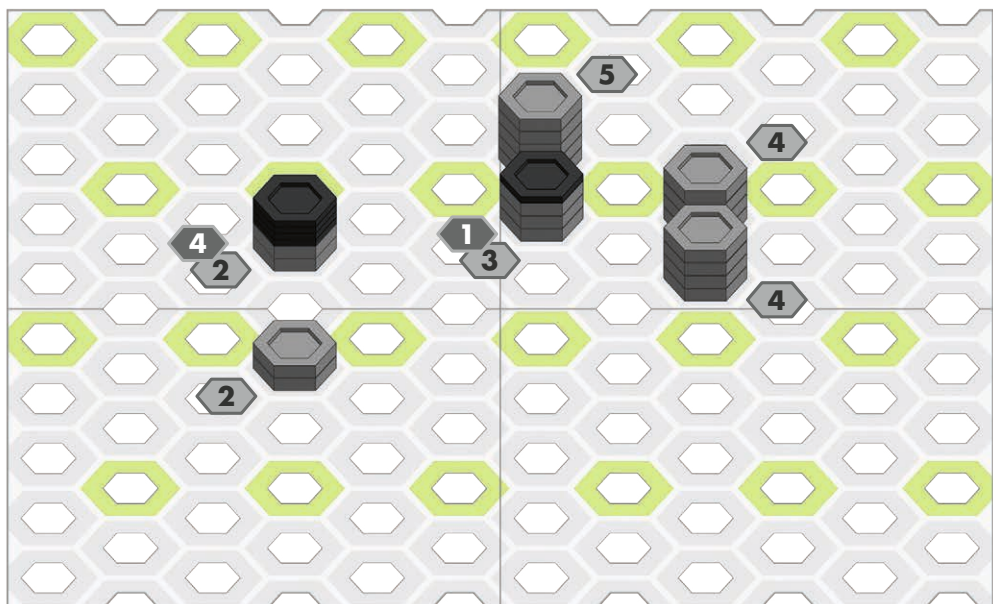

INTERACTIVE TRACK SYSTEM

GRAVITRAX

BUILD BEYOND THE USUAL

STARTER-SET | VERTICAL

Ravensburger

1

2

3

A

1

5x
20x

B

1

2

C

1

2

3

4

-  1x
-  2x
-  2x
-  3x
-  1x
-  1x
-  4x
-  1x
-  2x
-  2x

5

-  8x

6

7